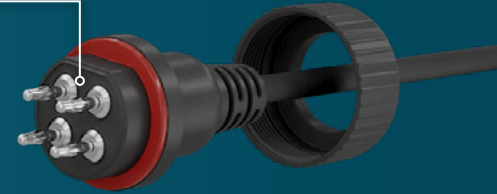

### Light Body

- Engineering grade high performance thermoplastic with 40% glass for optimum heat transfer, strength and durability
- Extreme resistance to chemicals

### Plug Design

- Detachable design for plug and play
- Over molded design for dry connection
- Simple disconnection for servicing or winterizing