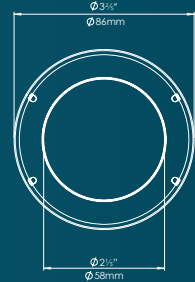

Plug Design

- Detachable design for plug and play
- Over molded design for dry connection
- Simple disconnection for servicing or winterizing

COLOR TOUCH TECHNOLOGY

Color Control

Control color, speed, brightness and modes

Wireless Touch

Wi-Fi Tablets and smartphones

Memory Recall

Remembers last color, speed and brightness

Auto Sync

Automatic sync of your PAL lights every time